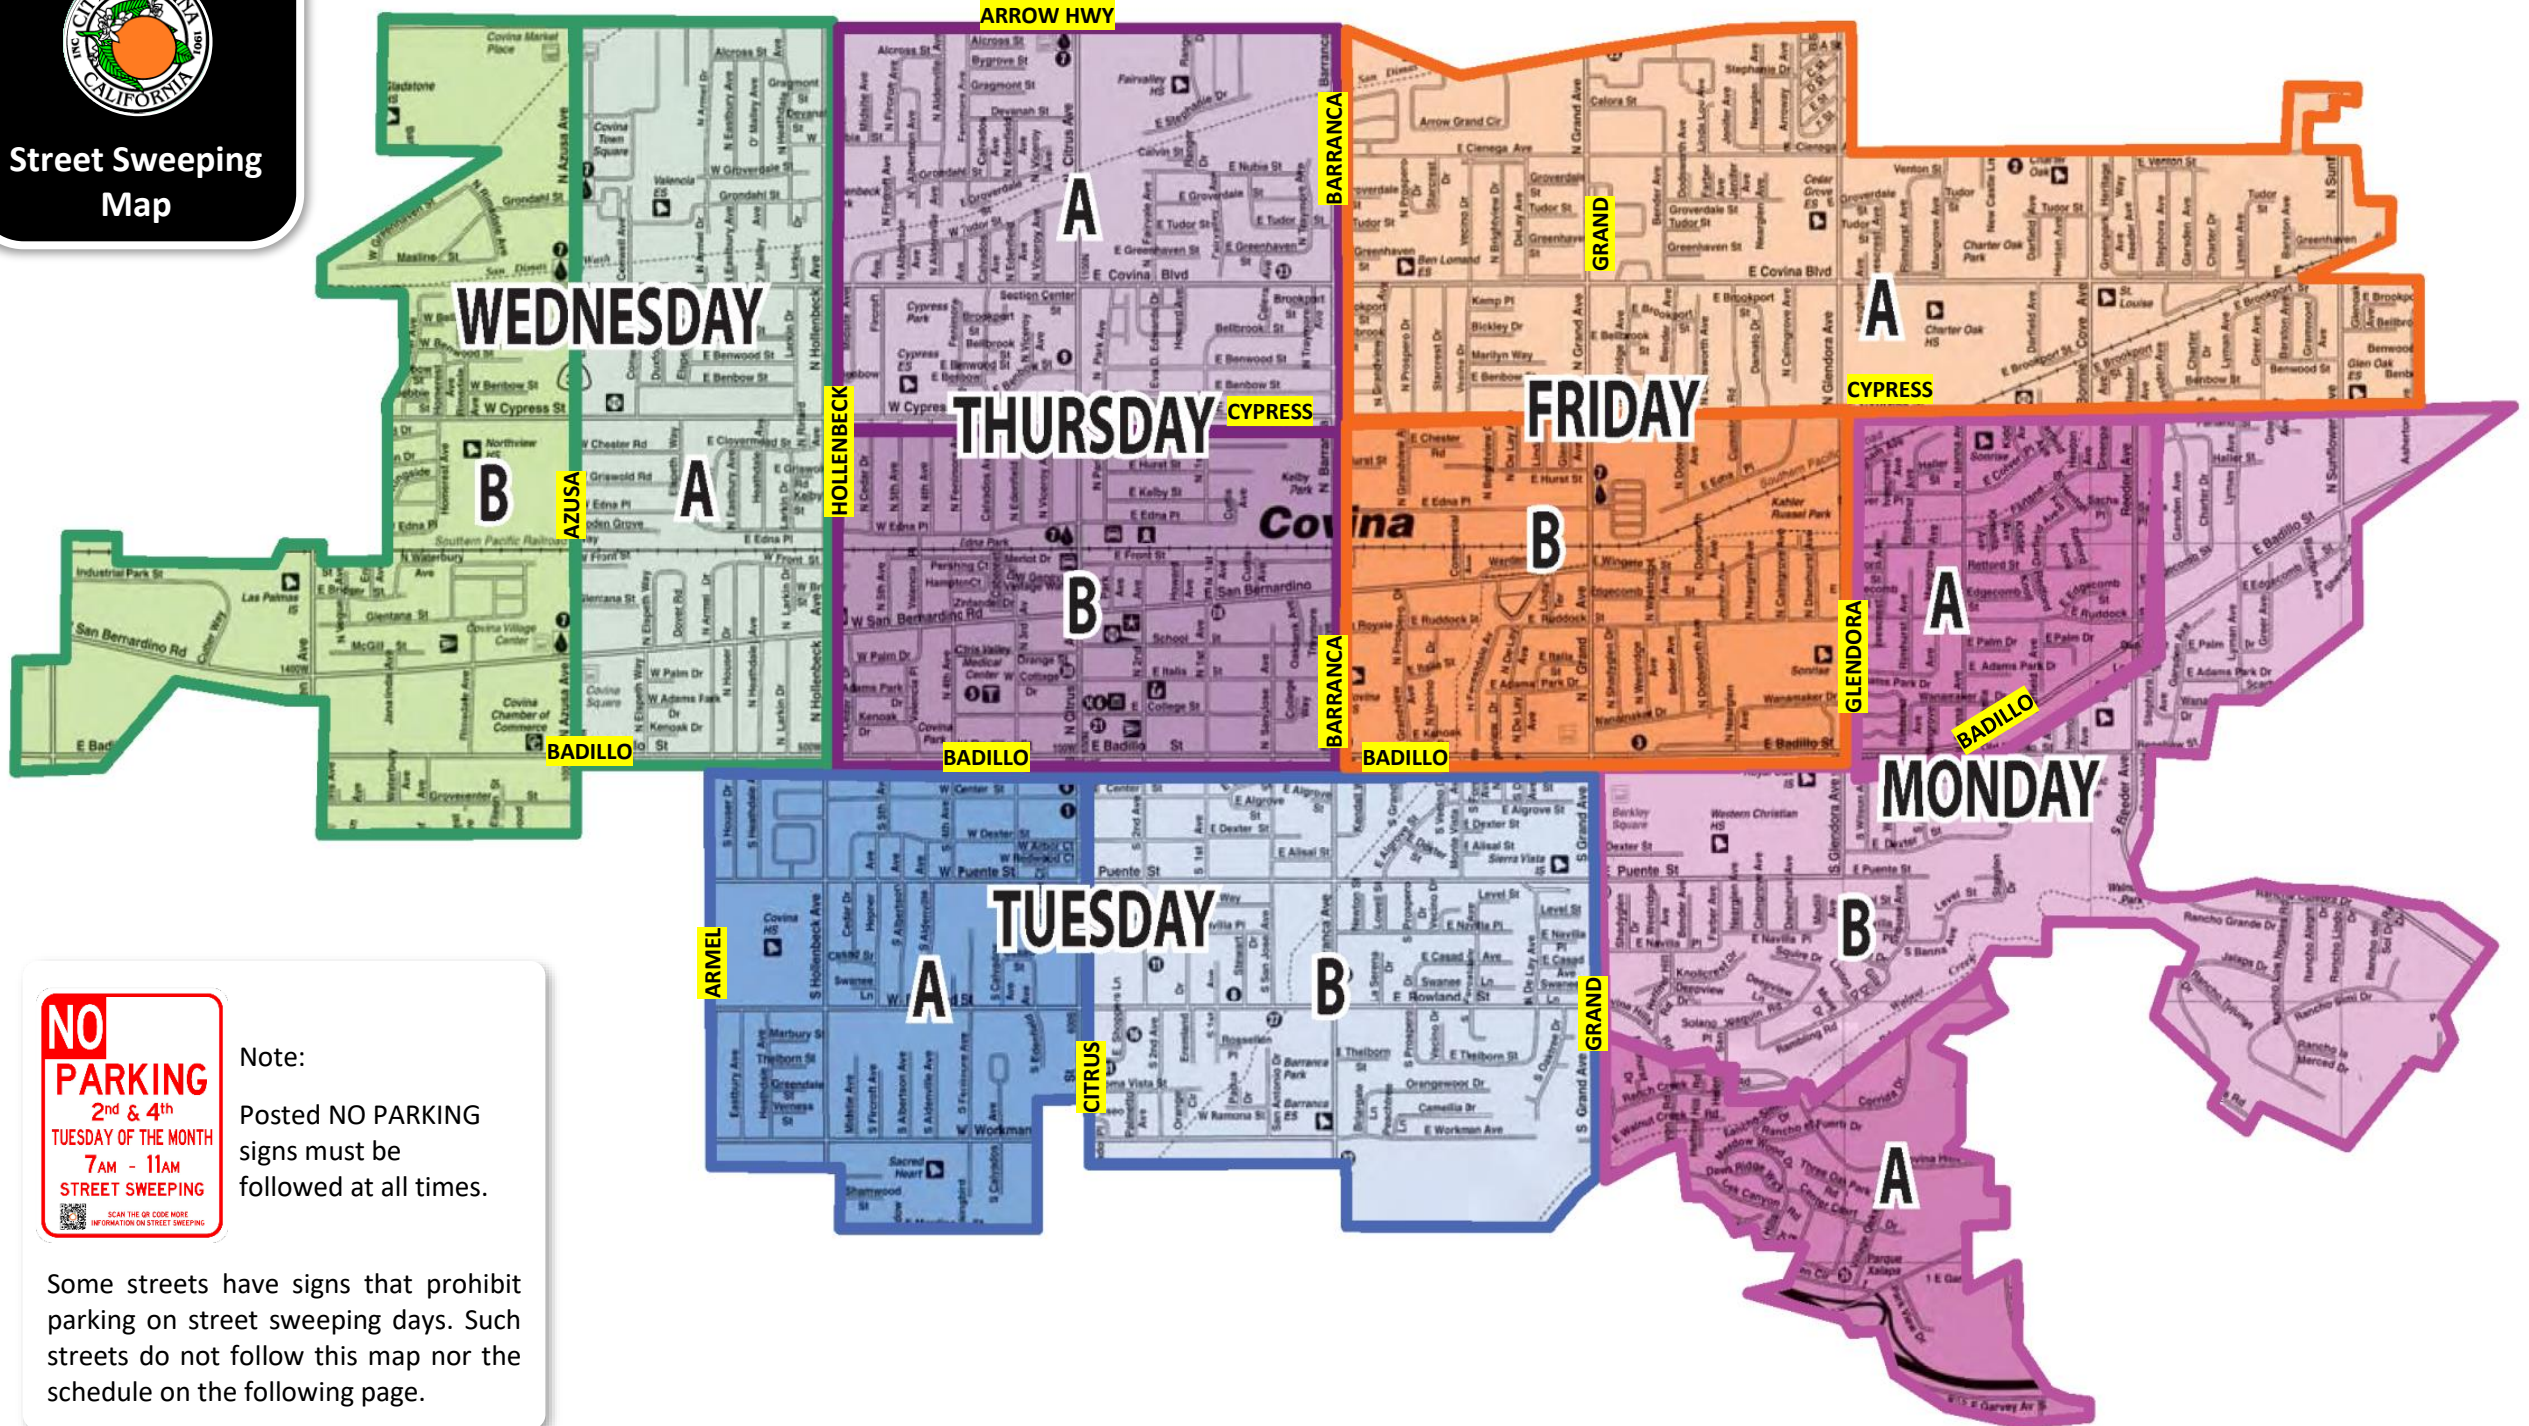

# Street Sweeping Map

**NO PARKING**  
 2nd & 4th  
 TUESDAY OF THE MONTH  
 7AM - 11AM  
 STREET SWEEPING

Note:  
 Posted NO PARKING signs must be followed at all times.

Some streets have signs that prohibit parking on street sweeping days. Such streets do not follow this map nor the schedule on the following page.

# 2025

**A Schedule** | **B Schedule** | **Holiday**

January							February							March							April						
S	M	T	W	T	F	S	S	M	T	W	T	F	S	S	M	T	W	T	F	S	S	M	T	W	T	F	S
			1	2	3	4						1						1			1	2	3	4	5		
5	6	7	8	9	10	11	2	3	4	5	6	7	8	2	3	4	5	6	7	8	6	7	8	9	10	11	12
12	13	14	15	16	17	18	9	10	11	12	13	14	15	9	10	11	12	13	14	15	13	14	15	16	17	18	19
19	20	21	22	23	24	25	16	17	18	19	20	21	22	16	17	18	19	20	21	22	20	21	22	23	24	25	26
26	27	28	29	30	31		23	24	25	26	27	28		23	24	25	26	27	28	29	27	28	29	30			
May							June							July							August						
S	M	T	W	T	F	S	S	M	T	W	T	F	S	S	M	T	W	T	F	S	S	M	T	W	T	F	S
				1	2	3	1	2	3	4	5	6	7			1	2	3	4	5						1	2
4	5	6	7	8	9	10	8	9	10	11	12	13	14	6	7	8	9	10	11	12	3	4	5	6	7	8	9
11	12	13	14	15	16	17	15	16	17	18	19	20	21	13	14	15	16	17	18	19	10	11	12	13	14	15	16
18	19	20	21	22	23	24	22	23	24	25	26	27	28	20	21	22	23	24	25	26	17	18	19	20	21	22	23
25	26	27	28	29	30	31	29	30						27	28	29	30	31			24	25	26	27	28	29	30
																			31								
September							October							November							December						
S	M	T	W	T	F	S	S	M	T	W	T	F	S	S	M	T	W	T	F	S	S	M	T	W	T	F	S
	1	2	3	4	5	6				1	2	3	4							1		1	2	3	4	5	6
7	8	9	10	11	12	13	5	6	7	8	9	10	11	2	3	4	5	6	7	8	7	8	9	10	11	12	13
14	15	16	17	18	19	20	12	13	14	15	16	17	18	9	10	11	12	13	14	15	14	15	16	17	18	19	20
21	22	23	24	25	26	27	19	20	21	22	23	24	25	16	17	18	19	20	21	22	21	22	23	24	25	26	27
28	29	30					26	27	28	29	30	31		23	24	25	26	27	28	29	28	29	30	31			
													30														